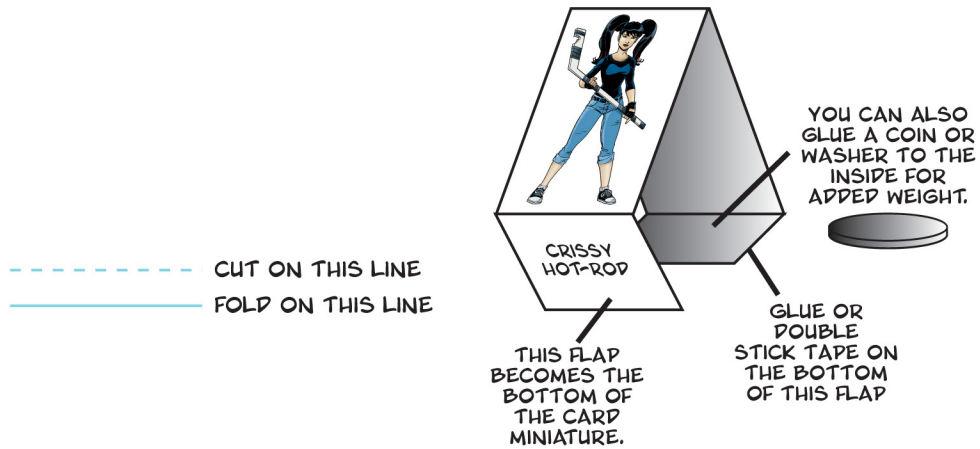

ZOMBIE PLAGUE

HUMAN CHARACTER CARD MINIATURES

glue here	glue here	glue here	glue here
CRISSY HOT-ROD	CHELSEA HARLOWE	JOHN BLACKTHORNE	TIMMY LEONG